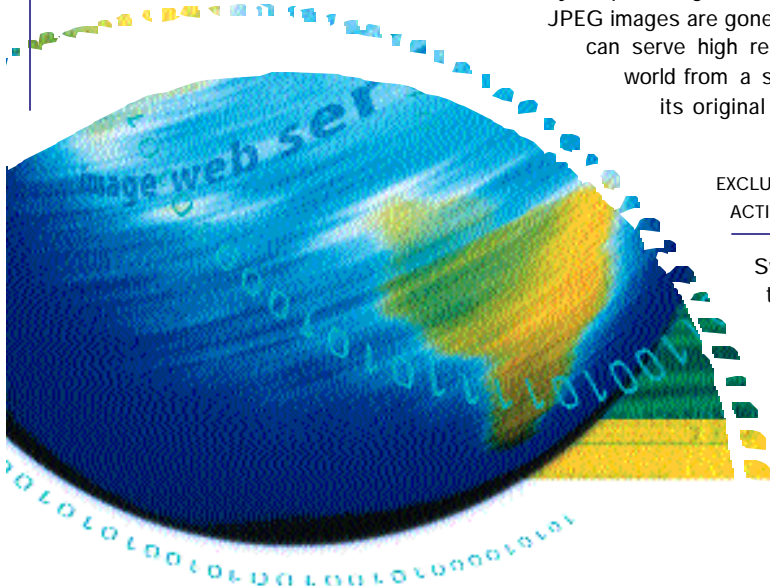

ECW - THE NEW STANDARD FOR IMAGE DELIVERY

What is the secret behind this revolutionary new image delivery system? It's a powerful new technology called ECW (Enhanced Compressed Wavelet) that lets you compress terabytes of information (that's 1000s of gigabytes) and send it over the Internet or your secure intranet in a few seconds...all with low cost, desktop computer systems.

SERVE IMAGES TO YOUR APPLICATIONS WITH PLUG-INS

With Image Web Server's plug-ins, you can view images in any GIS, CAD and Microsoft® Office software package with just a few clicks of a mouse. It's easy and it's free! Just download the appropriate plug-in and away you go!

HIGH RESOLUTION AT VERY HIGH SPEEDS

The days of producing thousands of low resolution thumbnail JPEG images are gone. With Image Web Server, you can serve high resolution data anywhere in the world from a standard PC server and retain its original resolution at the other end.

EXCLUSIVE BREAKTHROUGH FEATURE - ACTIVE ZOOM

Sweep over terabytes of imagery in real time while zooming from outer space down to inches on the ground with Active Zoom, a powerful new technology available only through Image Web Server. No more waiting for images to reload only to find that you aren't seeing what you want to see.